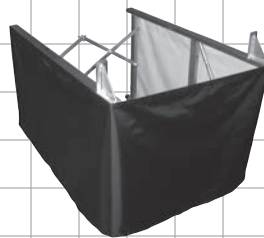

EZ-tilt

Console Stands

The Go-Anywhere, All-Purpose Stands for Sound and Lighting Consoles

- A real time-saver and back-saver.
- More stable, improved design.
- Can safely tilt and support consoles up to 1,760 lbs.
- Heavy-duty, lightweight aluminum construction.
- Easy to carry, collapsible design.

Fitted black skirt kit available separately

Specifications		
Capacity	1,760 lbs	800 kg
Weight	29 lbs	13 kg
Height	28.5"	724 mm
Length	48.875"	1,241 mm
Width	36"	914 mm

Production Supplies & Services Worldwide