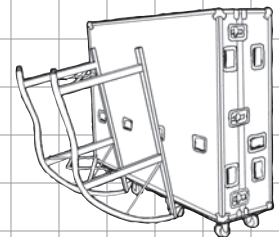

EZ-tilt

Console Stands

The Go-Anywhere, All-Purpose Stands for Sound and Lighting Consoles

- A real time-saver and back-saver.
- More stable, improved design.
- Can safely tilt and support consoles up to 1,760 lbs.
- Heavy-duty, lightweight aluminum construction.
- Easy to carry, collapsible design.

Fitted black skirt kit available separately

Specifications		
Capacity	1,760 lbs	800 kg
Weight	29 lbs	13 kg
Height	28.5"	724 mm
Length	48.875"	1,241 mm
Width	36"	914 mm

Production Supplies & Services Worldwide