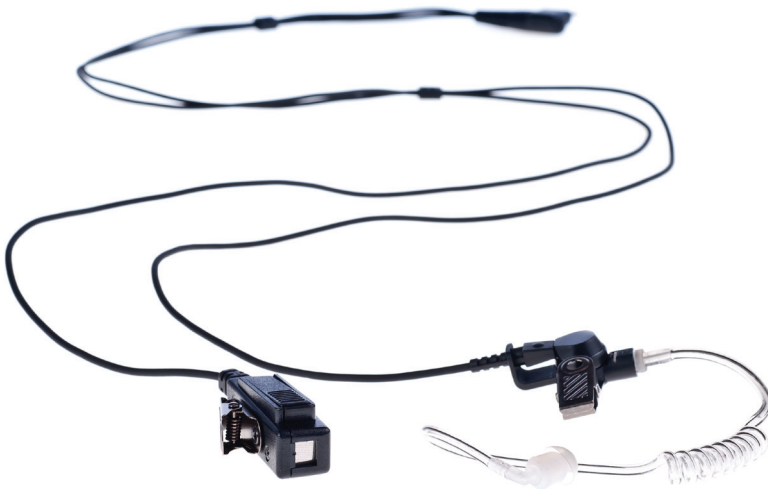

2 Wire Surveillance Kit

PLATINUM Series

P2W

Description

IMPACT™'s P2W is our top seller within the series. Already in use by hundreds of regular, undercover, and bicycle law enforcement officers, casinos, rental companies and night clubs, this product is well proven in the field by heavy duty users. The P2W can be ordered with either surgical grade QD acoustic tube or our adjustable, flexible rubber D-shaped ear option.

Compare against OEM and higher priced brands on price but also quality of audio output and clarity; IMPACT™ continually comes out on top!

Features

- Anchored Kevlar™ reinforced cable
- High quality Knowles™ brand MEMS surface mount mic
- Field replaceable transducers
- Heavy duty strain relief
- OEM compatible replacement parts at incredible prices
- Available in beige by special order
- Three year warranty

Earpiece Options

P2W-AT1

P2W-D1

Technical Specs

Microphone:

Sensitivity: $-42\text{dB} \pm 3\text{dB}$
Impedance: 300Ω
Frequency Range: 20-20KHz
Operating Voltage: 1.5-3.6V

Speaker:

Sensitivity: $114\text{dB} \pm 5\text{dB}$
Impedance: $200\Omega \pm 15\%$
Rated Power: 500mW
Max Power Input: 1000mW
Frequency Range: F0-9KHz